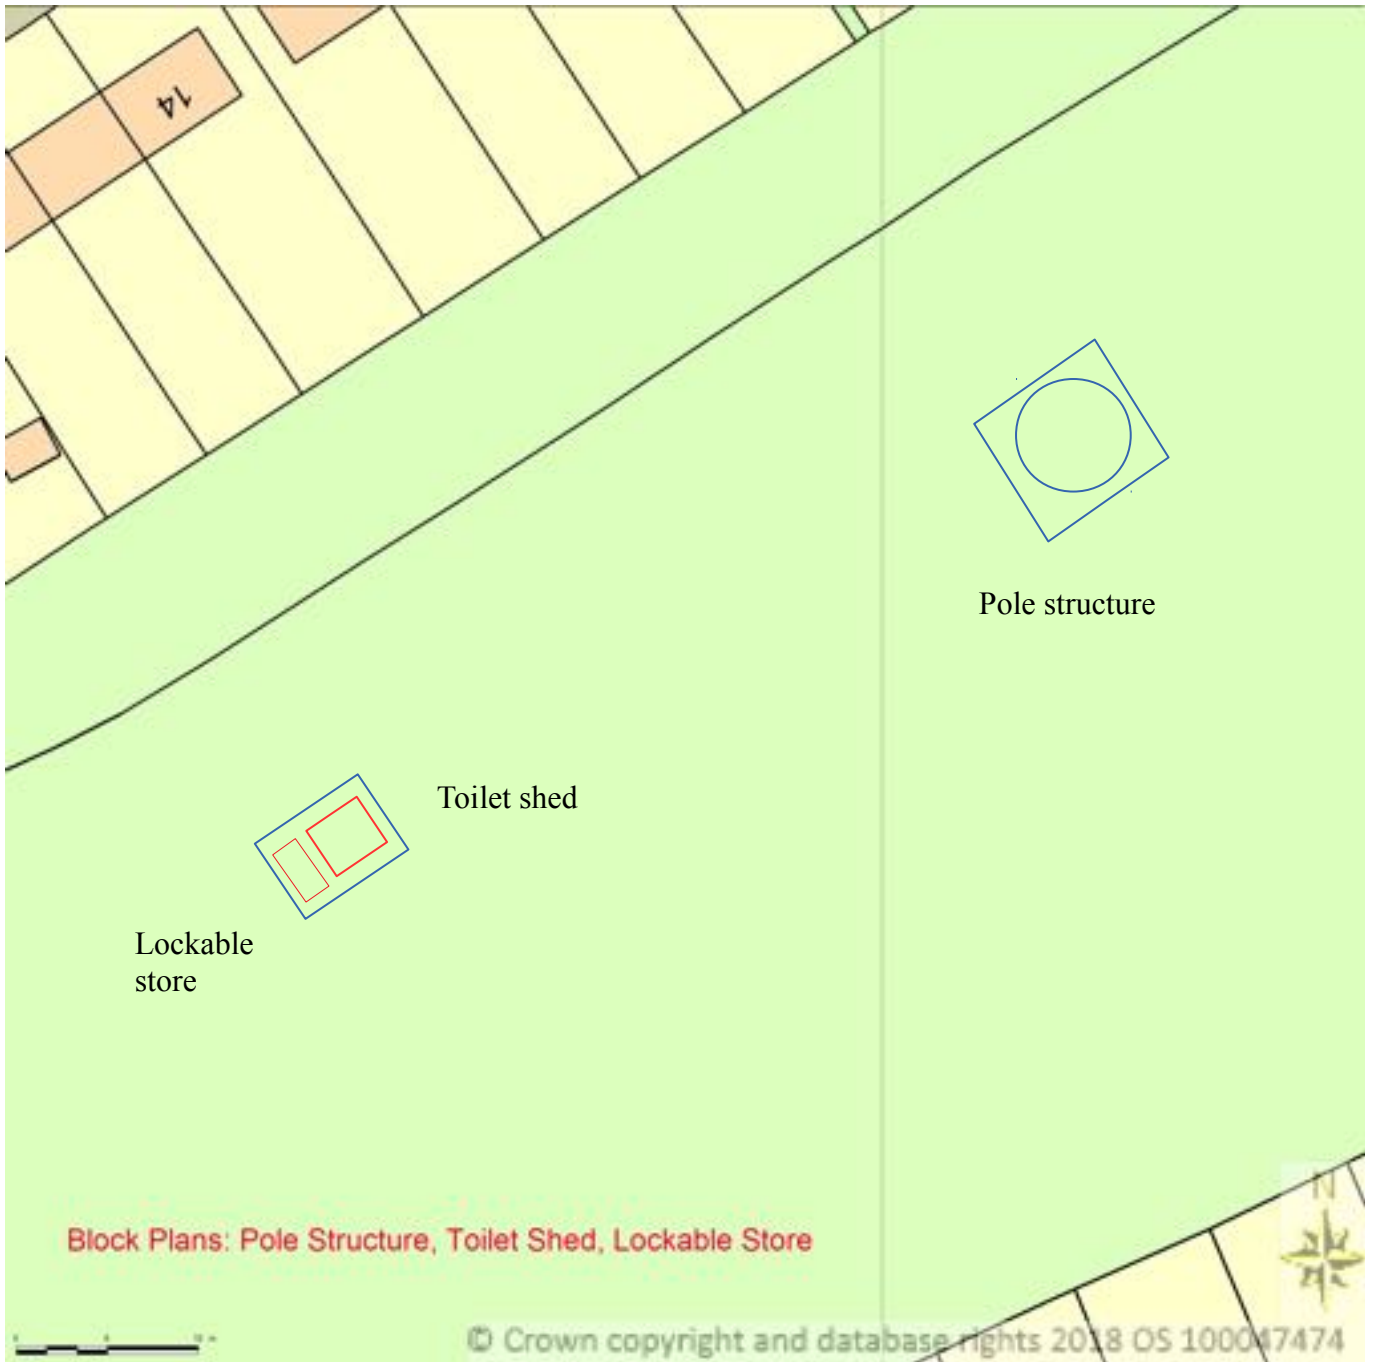

BLOCK/SITE PLAN
AREA 90m x 90m
SCALE 1:500 on A4
CENTRE COORDINATES: 386487, 205355

Supplied by Streetwise Maps Ltd
www.streetwise.net
Licence No: 100047474
07/14/2018 22:00:12